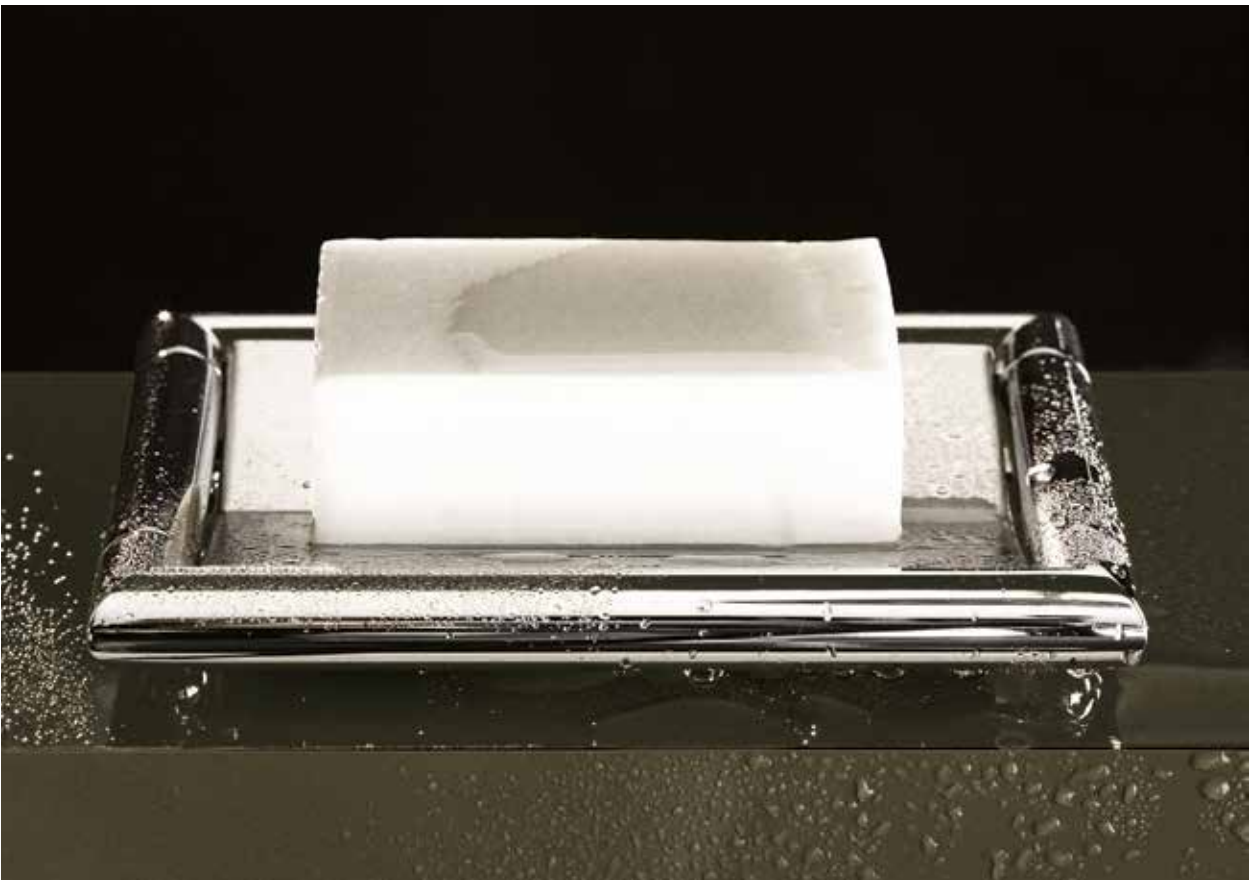

Shower Soap Dish
Jabonera Ducha
476020002

MICRA

Hook
Colgador
473003002

Towel Rack Shelf
Toallero Estante
475110002

MICRA

Hook
Colgador
473001002

Free Standing Soap Dish
Jabonera Encimera
476050002

MICRA